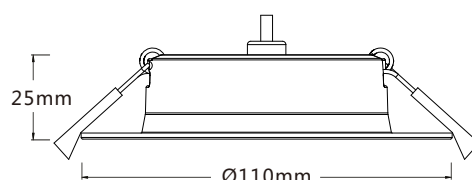

Technical Specification

Model	DI 106/10w/Tc/Bk
Watts	10W
Input Voltage	AC 220-240V 50/60Hz
Colour Temp.	3000K&4000K5700K
Lumens Output	1000-1100lm
CRI	Ra>80
Beam Angle	105°
Size	D110 * H25mm
Cutout	D75-95mm
IP Grade	IP 54
Dimmable	Yes (Triac Dimming)
Housing Colour	Black
Carton Size	375*275*505mm 48pcs/CTN